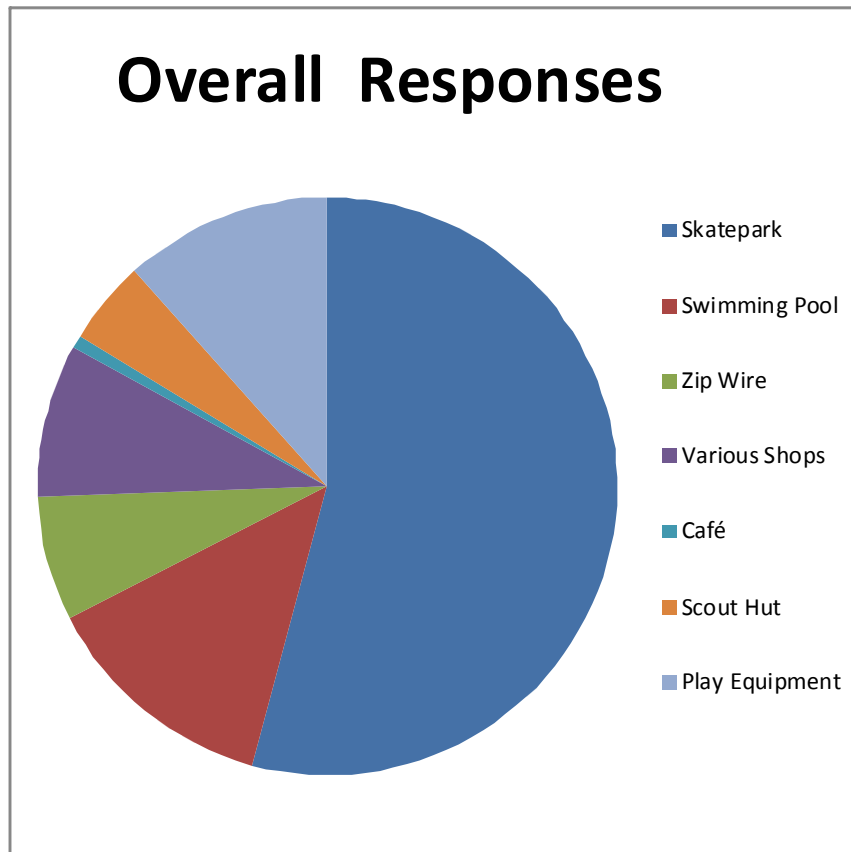

The Cheddington Youth Council undertook a survey spring 2012, through the village newsletter and schools, to see what additional facilities the youth of our village thought we needed.

We had 117 surveys completed which was a fantastic response. The results in summary:

- Of the children that responded 54% would like to see a Skate Park in Cheddington
- In each of the three age bands 6+, 11+ & 14+ a Skate Park scored the highest result
- Overall the next most popular were swimming pool (13%) and more play equipment (12%)